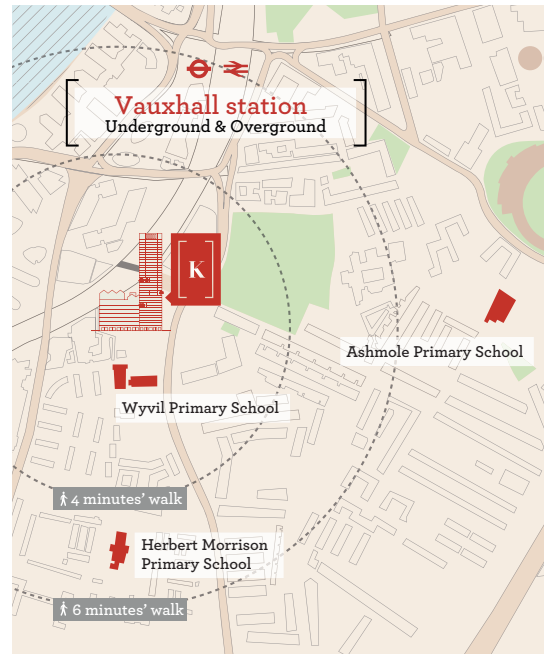

EDUCATION IN AND AROUND THE KEYBRIDGE DEVELOPMENT

With 910 schools within a five-mile radius, including 145 schools within a two-mile radius, a wide range of schools are available in both the state and independent education sectors to best suit any individual child's needs.

Highly Rated

Primary schooling is a particular strength of this area with four outstanding state schools including Ashmole, Herbert Morrison and Wyvil all within 0.5 miles of the development. This area also offers a variety of outstanding secondary and 16+ education options. One such institution is King's College London Maths School, an exciting partnership with King's College London to offer a specialist education for gifted mathematicians.

* The Russell Group “represents 24 leading universities which are committed to maintain the best research, an outstanding teaching and learning experience and who have unrivalled links with business and the public sector”.
www.russellgroup.ac.uk

** QS World University Rankings taken from <https://www.thecompleteuniversityguide.co.uk/league-tables/rankings>

Perfectly Located

Being so close to central London, there is a strong independent sector near Keybridge. There is a great choice of Prep schools offering both a co-educational and single sex education including Knightsbridge and Eaton House Schools. Options for 11+ include the world-renowned Westminster School, Halcyon London International School and Eaton Square Upper School.

A World Class Education

The leading central London universities are all easily accessible, as are Oxford and Cambridge and many other highly regarded Russell Group* institutions. In particular, University College London (UCL), 7th in the QS World rankings,** is just 14-minutes away by Tube. Moreover, the London School of Economics (LSE), Imperial College and King's College London are all within 20 minutes of Keybridge.