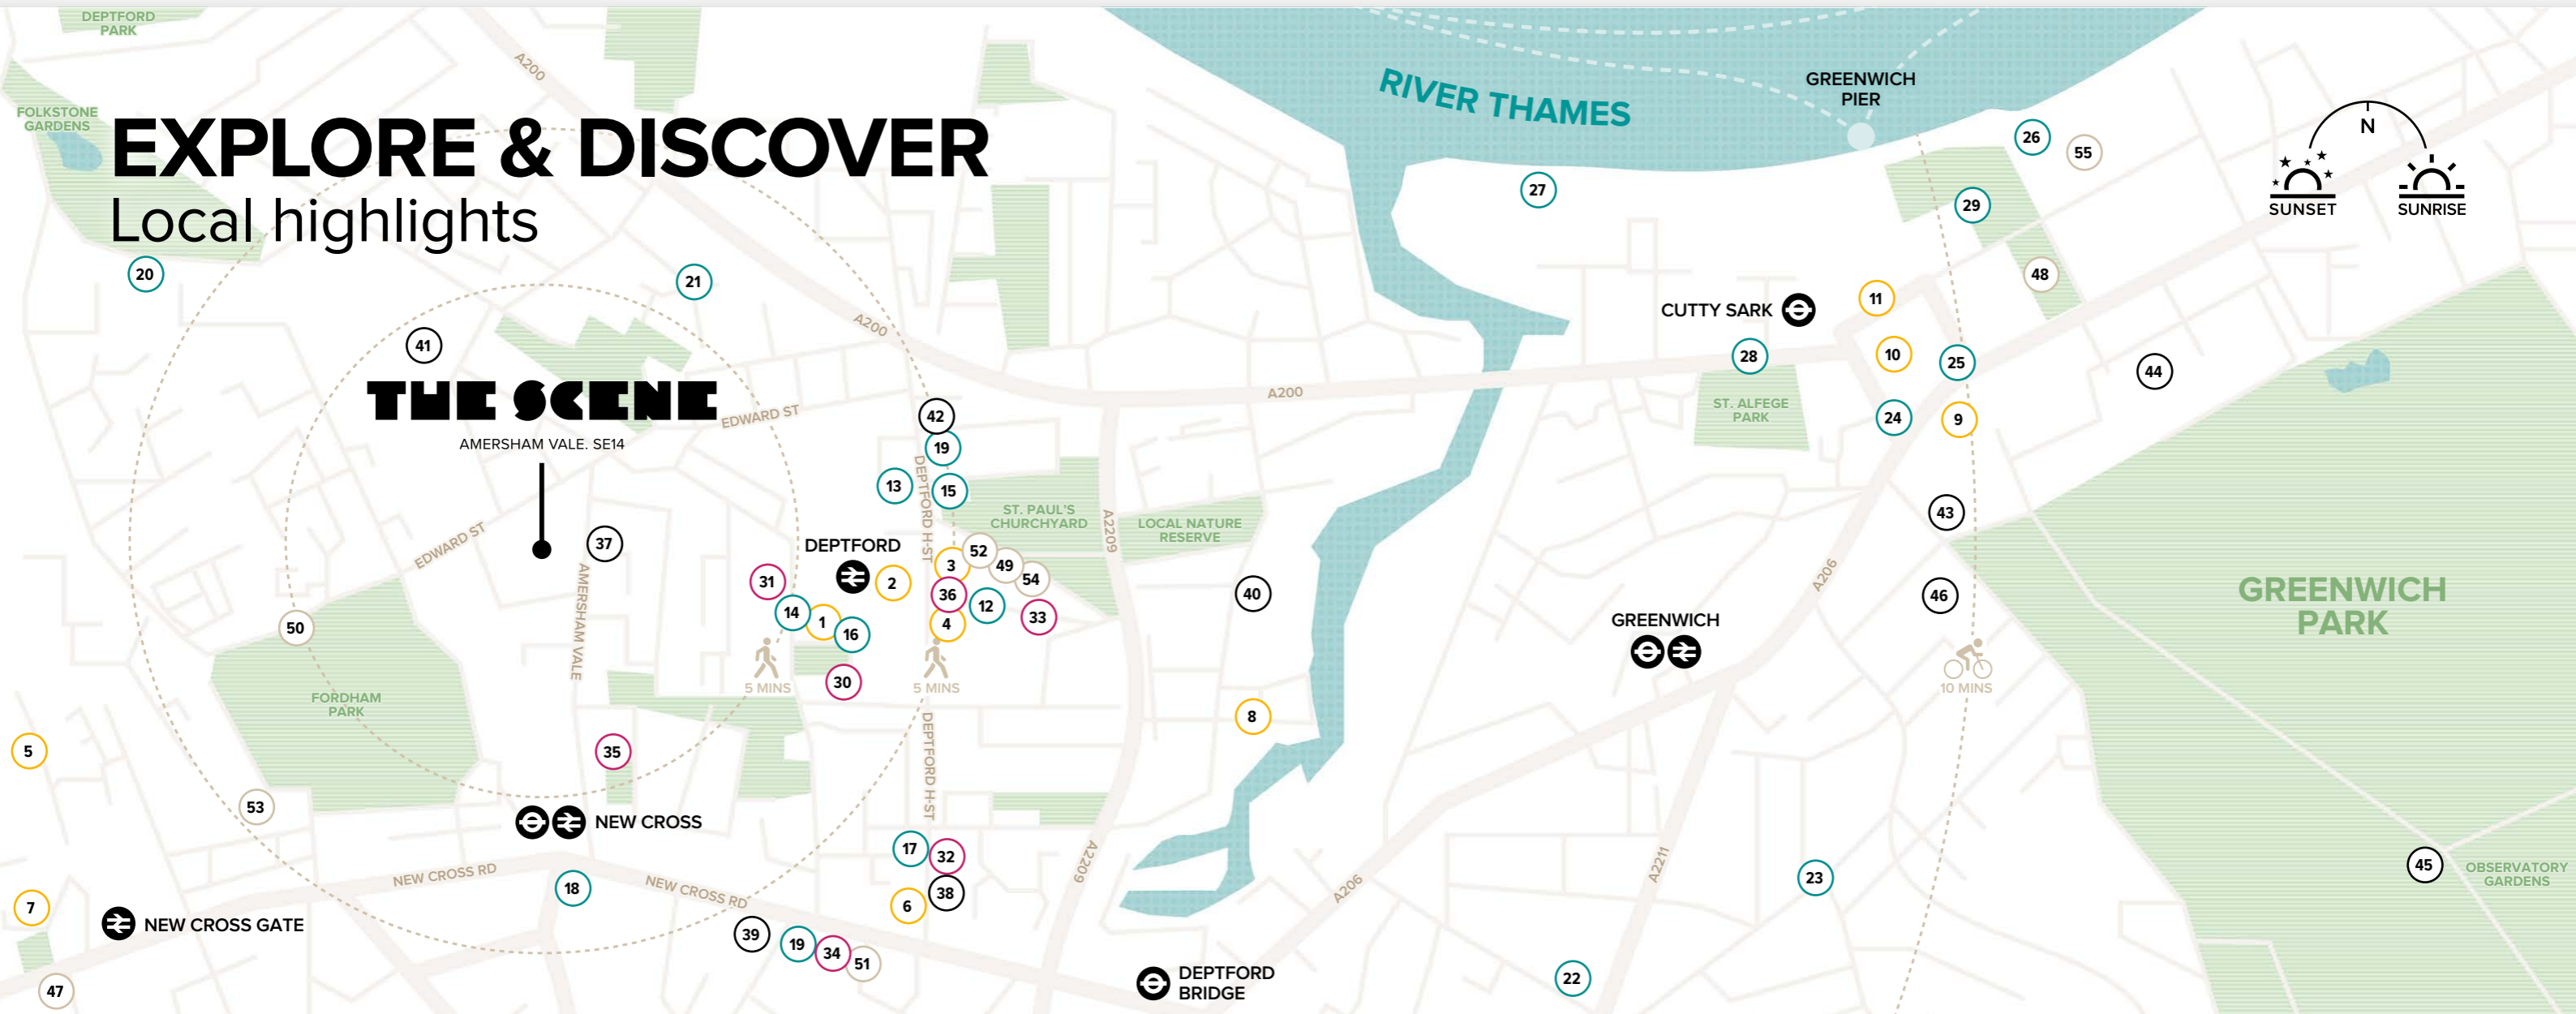

DEPTFORD HIGH STREET

CANARY WHARF

CHARLOTTENBURG PARK

NEW CROSS STATION  
6 mins walk\*

DEPTFORD STATION  
8 mins walk\*

GREENWICH  
20 mins walk\*

NOTE: Walking times start from The Scene and are approximate only. Times sourced from google.com/maps

### RETAIL & RECREATION

- 1 Deptford Market Yard
- 2 Forest
- 3 Rag n Bone Vintage
- 4 Iceland
- 5 Saisbury's and Argos
- 6 Asda
- 7 TK Maxx
- 8 Yonder Living
- 9 Greenwich Market
- 10 Joli Vintage
- 11 Coco Barkley

### GALLERIES & ART SPACES

- 25 Sticks'n'Sushi
- 26 Trafalgar Tavern
- 27 The Sail Loft
- 28 Rox Burger
- 29 The Old Brewery
- 37 The Old Police Station
- 38 Deptford Does Art
- 39 MMX Gallery
- 40 Cockpit Arts
- 41 no format Gallery
- 42 Gossamer Fog
- 43 Oliver's Jazz Bar
- 44 National Maritime Museum
- 45 Greenwich Observatory
- 46 The Fan Museum

NOTE: Walking and cycling times start from The Scene and are approximate only. Times sourced from google.com/maps. Map not to scale, indicative only.

VIEW DUPLEXES GALLERY

Computer generated image, indicative only